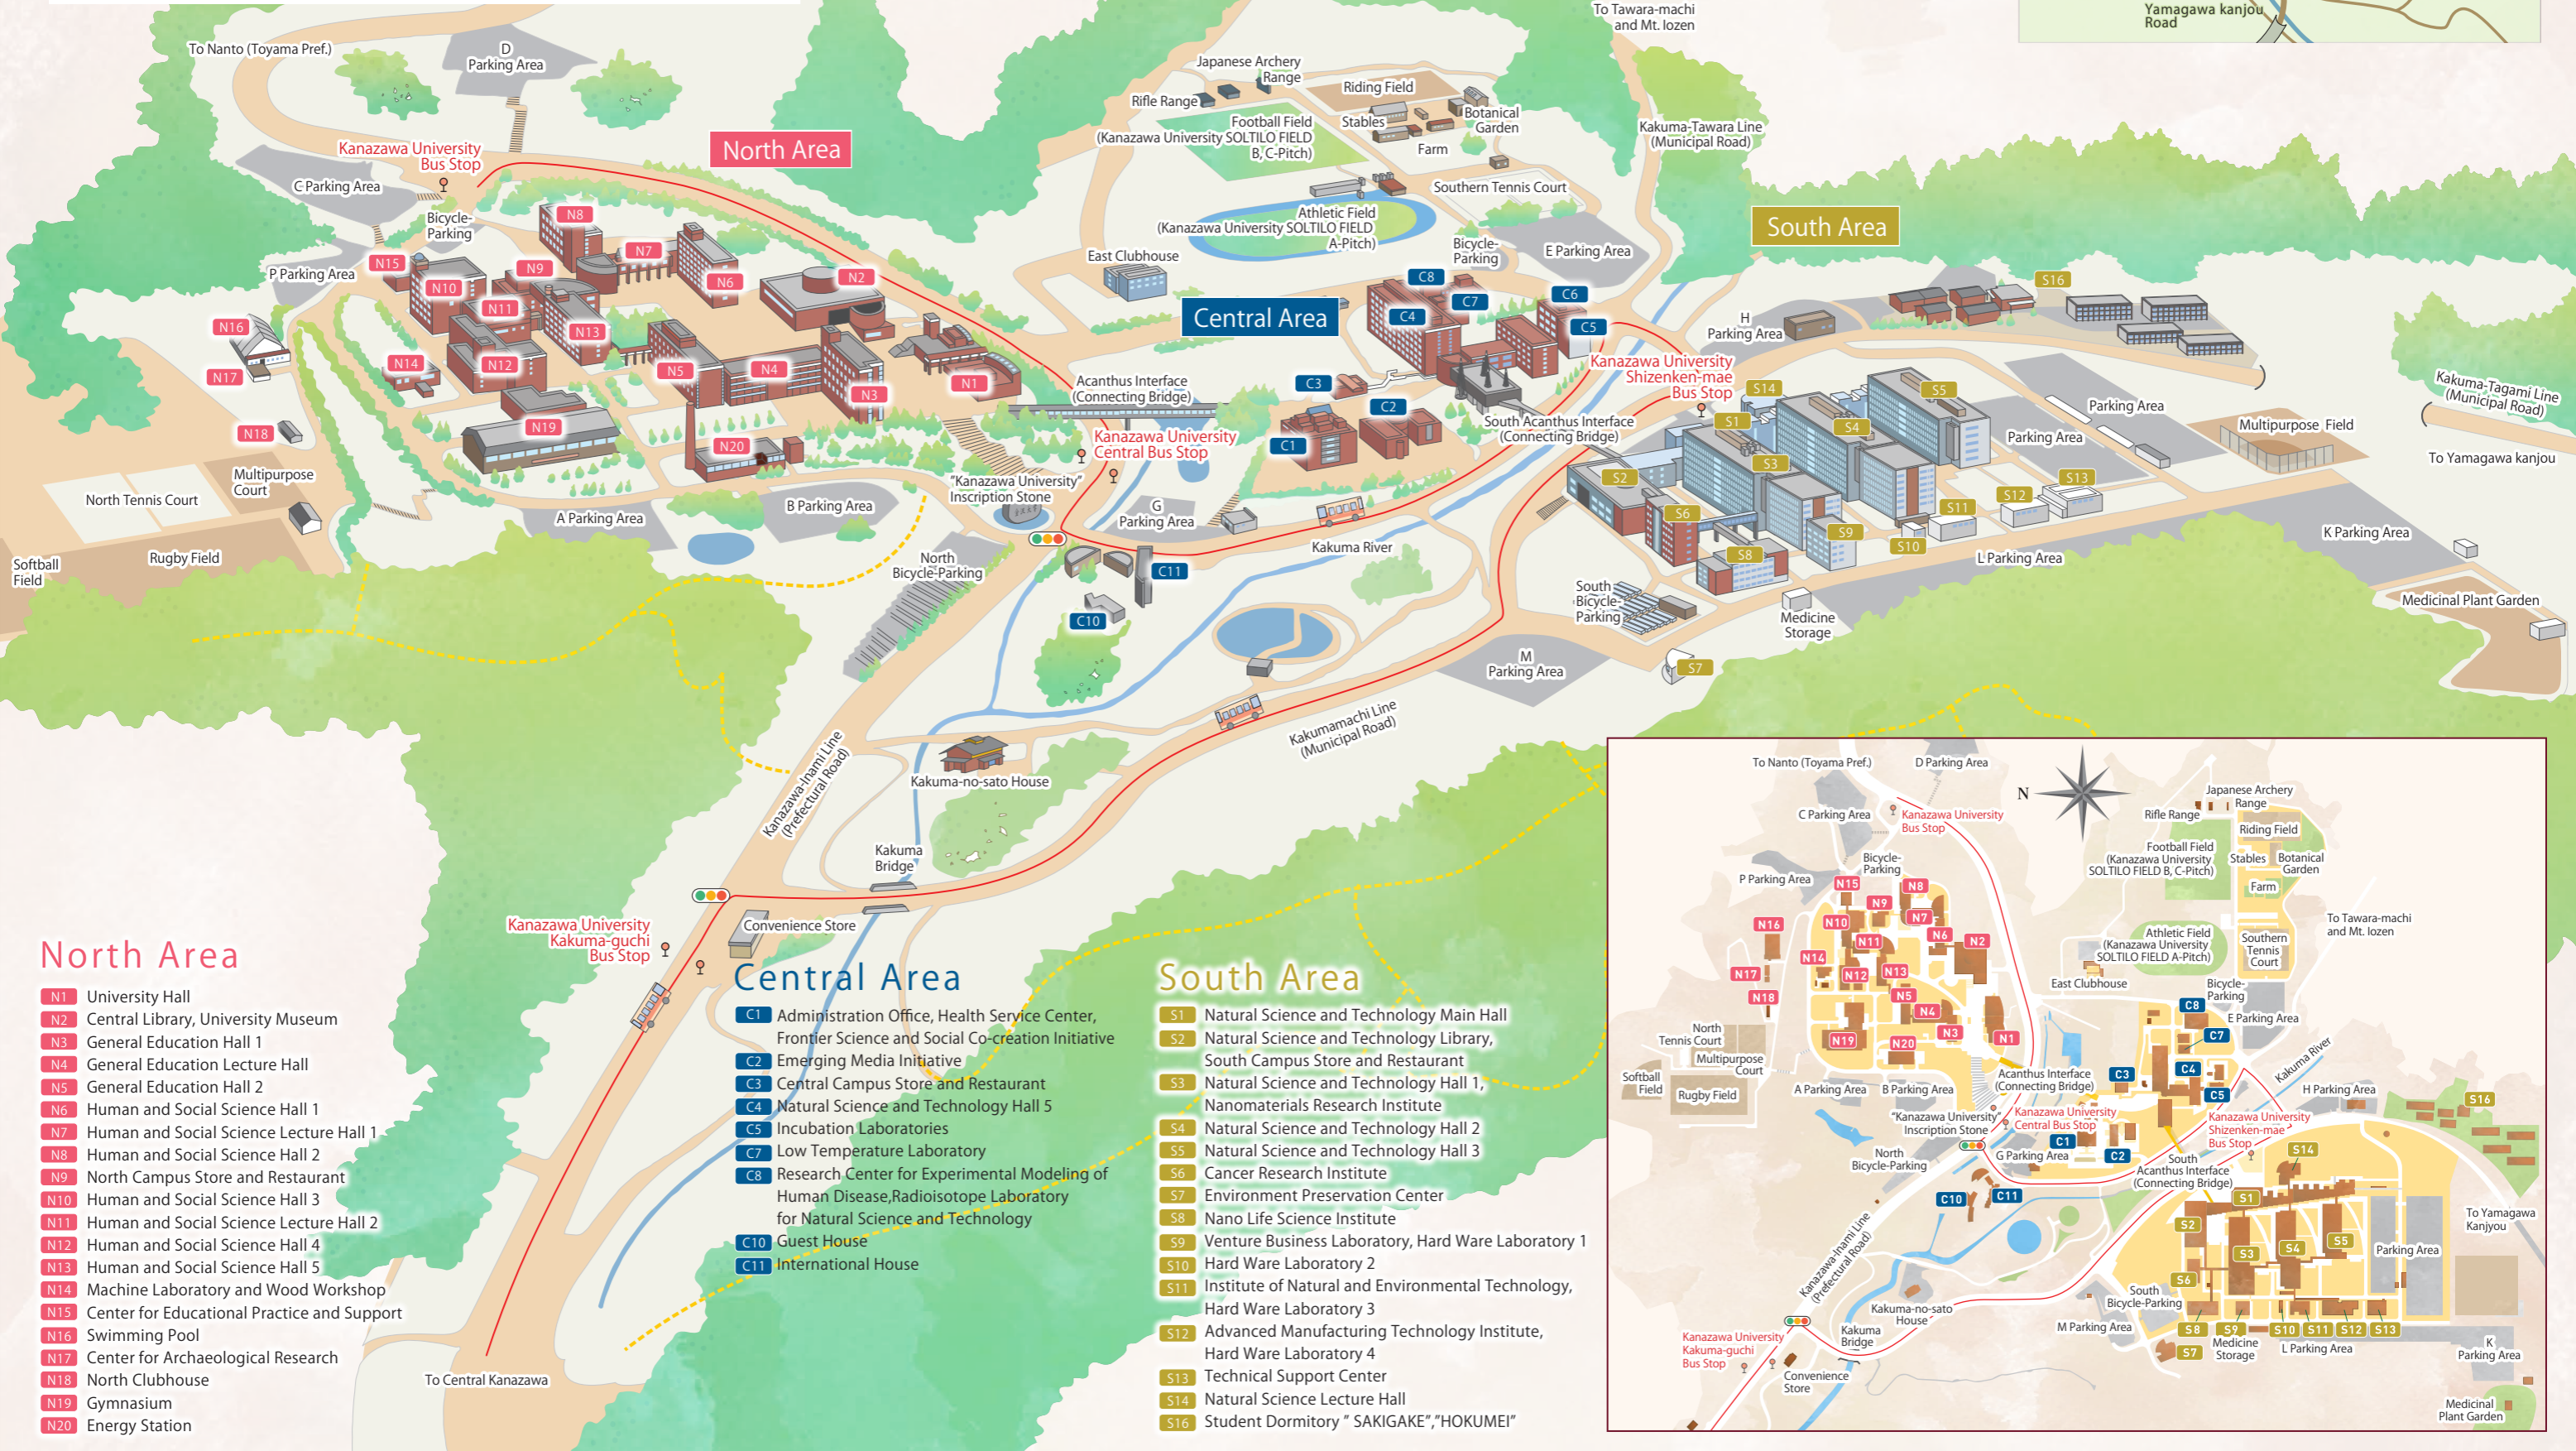

# Kakuma Campus Map

## North Area

- N1 University Hall
- N2 Central Library, University Museum
- N3 General Education Hall 1
- N4 General Education Lecture Hall
- N5 General Education Hall 2
- N6 Human and Social Science Hall 1
- N7 Human and Social Science Lecture Hall 1
- N8 Human and Social Science Hall 2
- N9 North Campus Store and Restaurant
- N10 Human and Social Science Hall 3
- N11 Human and Social Science Lecture Hall 2
- N12 Human and Social Science Hall 4
- N13 Human and Social Science Hall 5
- N14 Machine Laboratory and Wood Workshop
- N15 Center for Educational Practice and Support
- N16 Swimming Pool
- N17 Center for Archaeological Research
- N18 North Clubhouse
- N19 Gymnasium
- N20 Energy Station

## Central Area

- C1 Administration Office, Health Service Center, Frontier Science and Social Co-creation Initiative
- C2 Emerging Media Initiative
- C3 Central Campus Store and Restaurant
- C4 Natural Science and Technology Hall 5
- C5 Incubation Laboratories
- C7 Low Temperature Laboratory
- C8 Research Center for Experimental Modeling of Human Disease, Radioisotope Laboratory for Natural Science and Technology
- C10 Guest House
- C11 International House

## South Area

- S1 Natural Science and Technology Main Hall
- S2 Natural Science and Technology Library, South Campus Store and Restaurant
- S3 Natural Science and Technology Hall 1, Nanomaterials Research Institute
- S4 Natural Science and Technology Hall 2
- S5 Natural Science and Technology Hall 3
- S6 Cancer Research Institute
- S7 Environment Preservation Center
- S8 Nano Life Science Institute
- S9 Venture Business Laboratory, Hard Ware Laboratory 1
- S10 Hard Ware Laboratory 2
- S11 Institute of Natural and Environmental Technology, Hard Ware Laboratory 3
- S12 Advanced Manufacturing Technology Institute, Hard Ware Laboratory 4
- S13 Technical Support Center
- S14 Natural Science Lecture Hall
- S16 Student Dormitory "SAKIGAKE", "HOKUMEI"