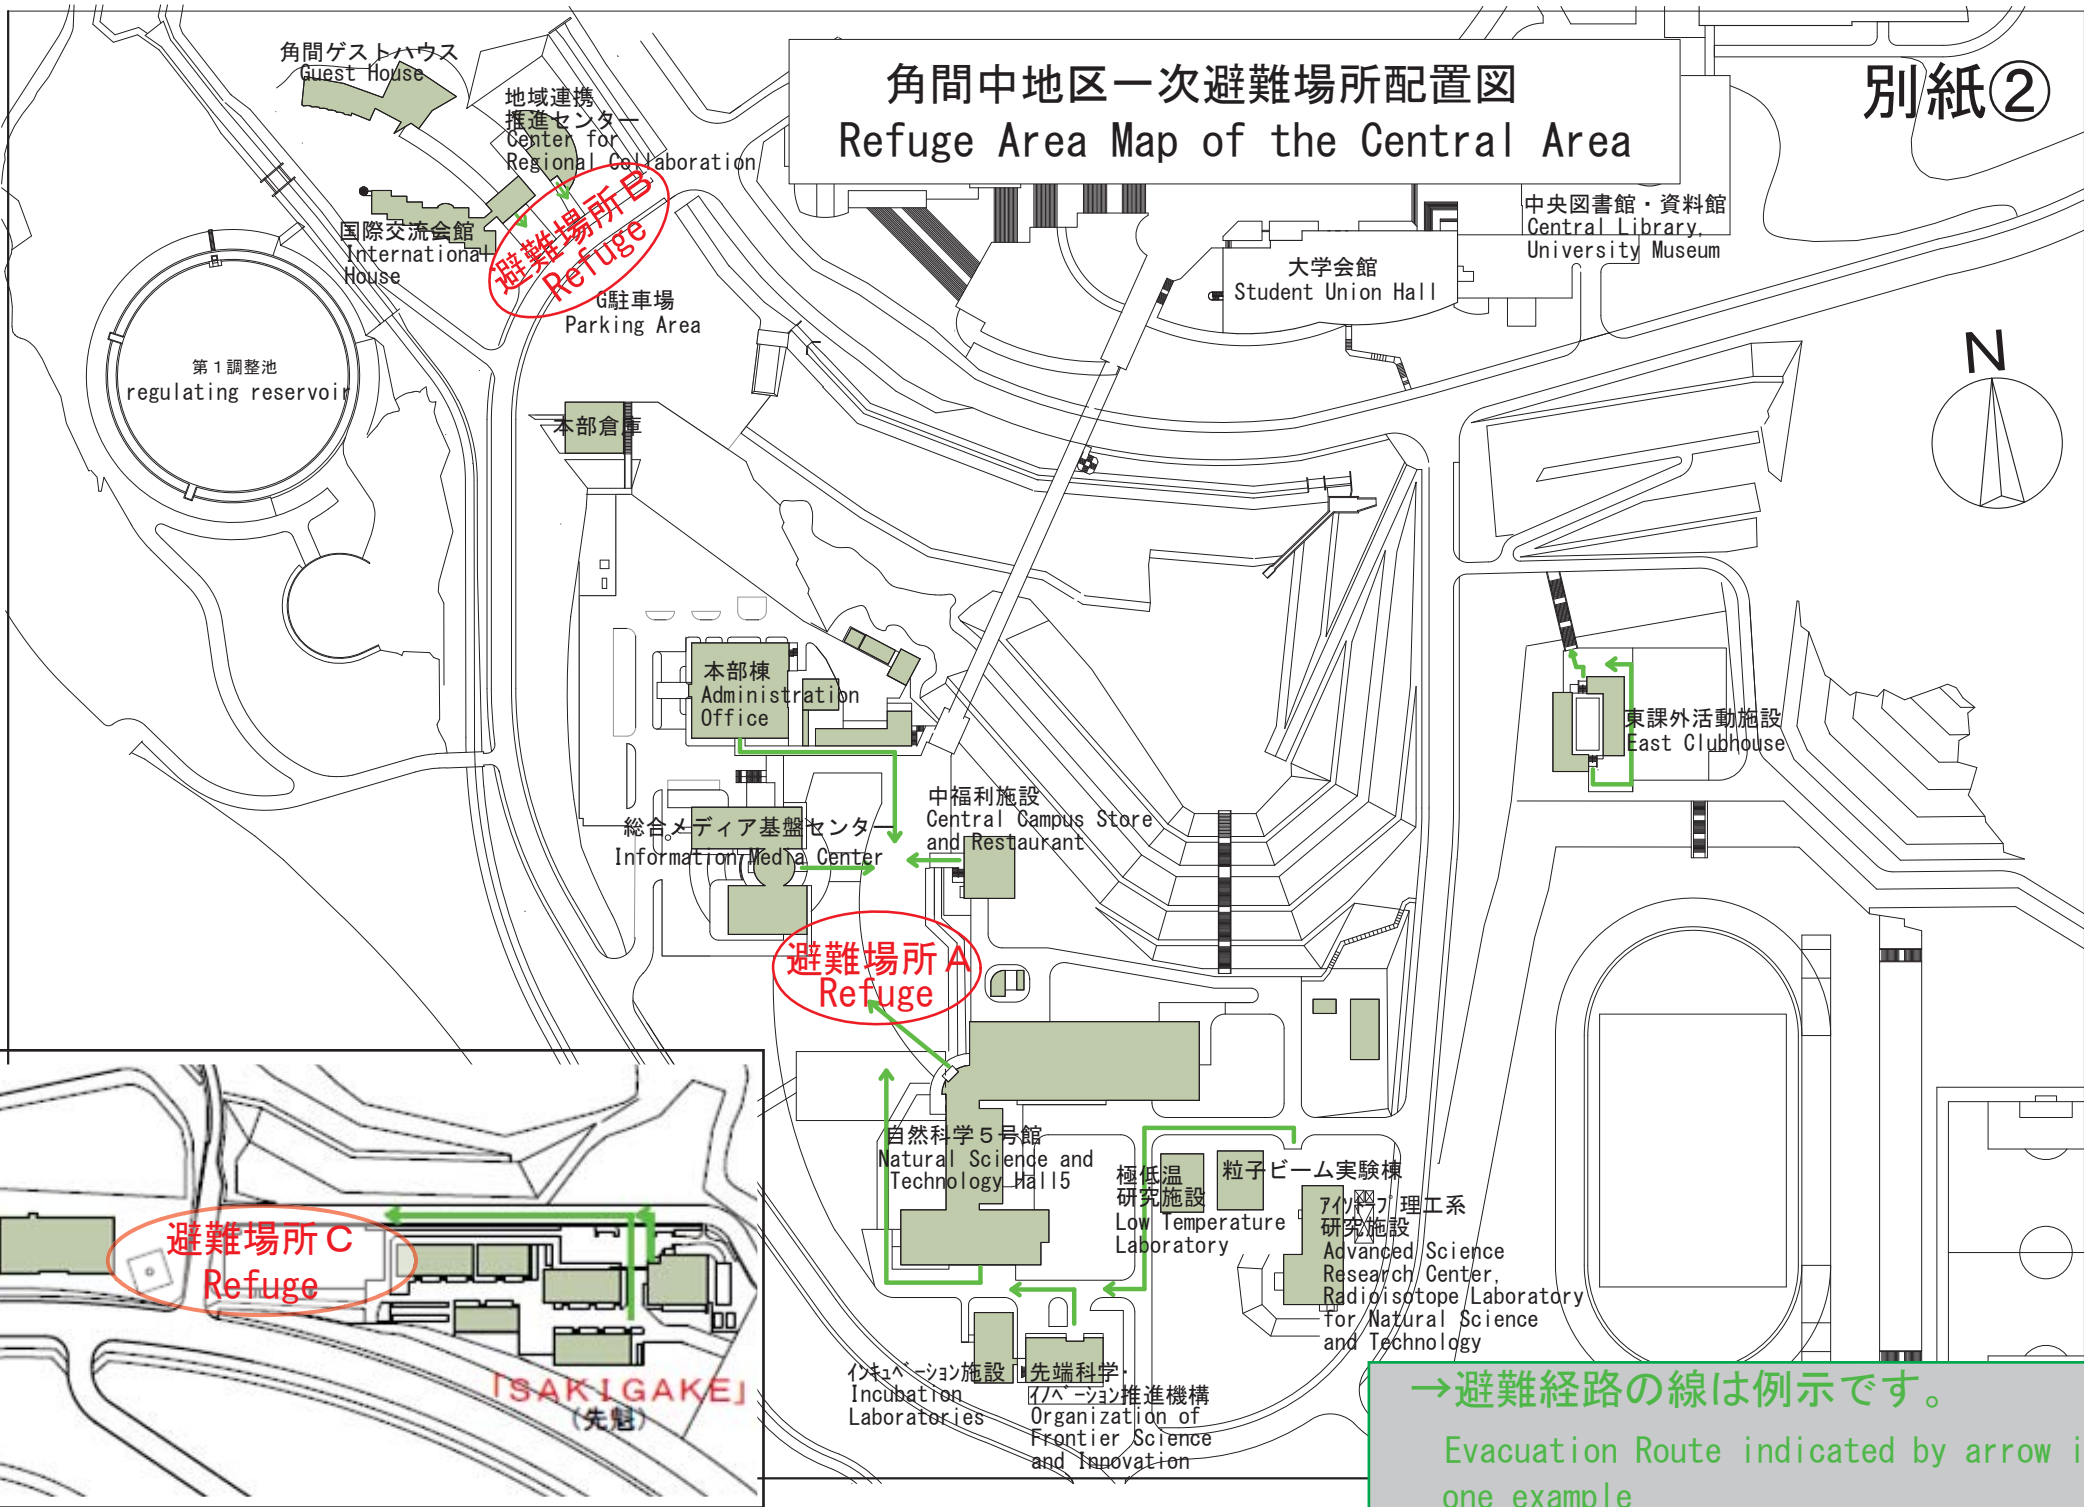

角間中地区一次避難場所配置図 Refuge Area Map of the Central Area

→避難経路の線は例示です。
Evacuation Route indicated by arrow is one example